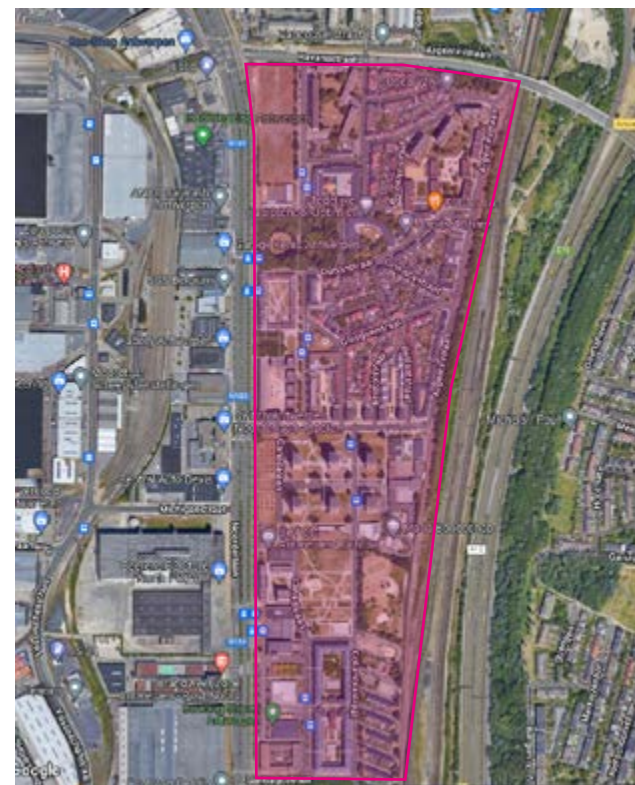

Location of Parking

André Cluytensstraat, Antwerpen
<https://goo.gl/maps/CLhAeb9BqZHRTBLG8>

DISTANCES

MEN	WOMEN
3870m - 21 controls	3410m - 19 controls

Terrain

The terrain is a residential area with many alleys and big parks between the houses. The courses have +- 40% grass and 60% asphalt.

Artificial fences

Both the men and the women course have artificial fences on the map to create more interesting routechoices and to decrease the impact of knowledge of the terrain. On the map it will look like this. In the terrain there will be stewards with a neon jacket. They will be standing exactly in the middle of the purple. Crossing them will lead to disqualification.

SPORTident AIR+

AIR+ will be activated which means all controls can be punched 'touch-free'. It is a PUNCHING start and the finish control will be in touch-free mode.

Start

At the parking you will find the directions to the start. Parking is +- 1000m north of the map below.

Embargo

There is an embargo on the map of Luchtbal. Only the 'Noorderlaan' can be used to go to the parking. You can not turn into the area between Noorderlaan and the highway.

STARTLIST RACE 1

Check

www.helga-o.com/start